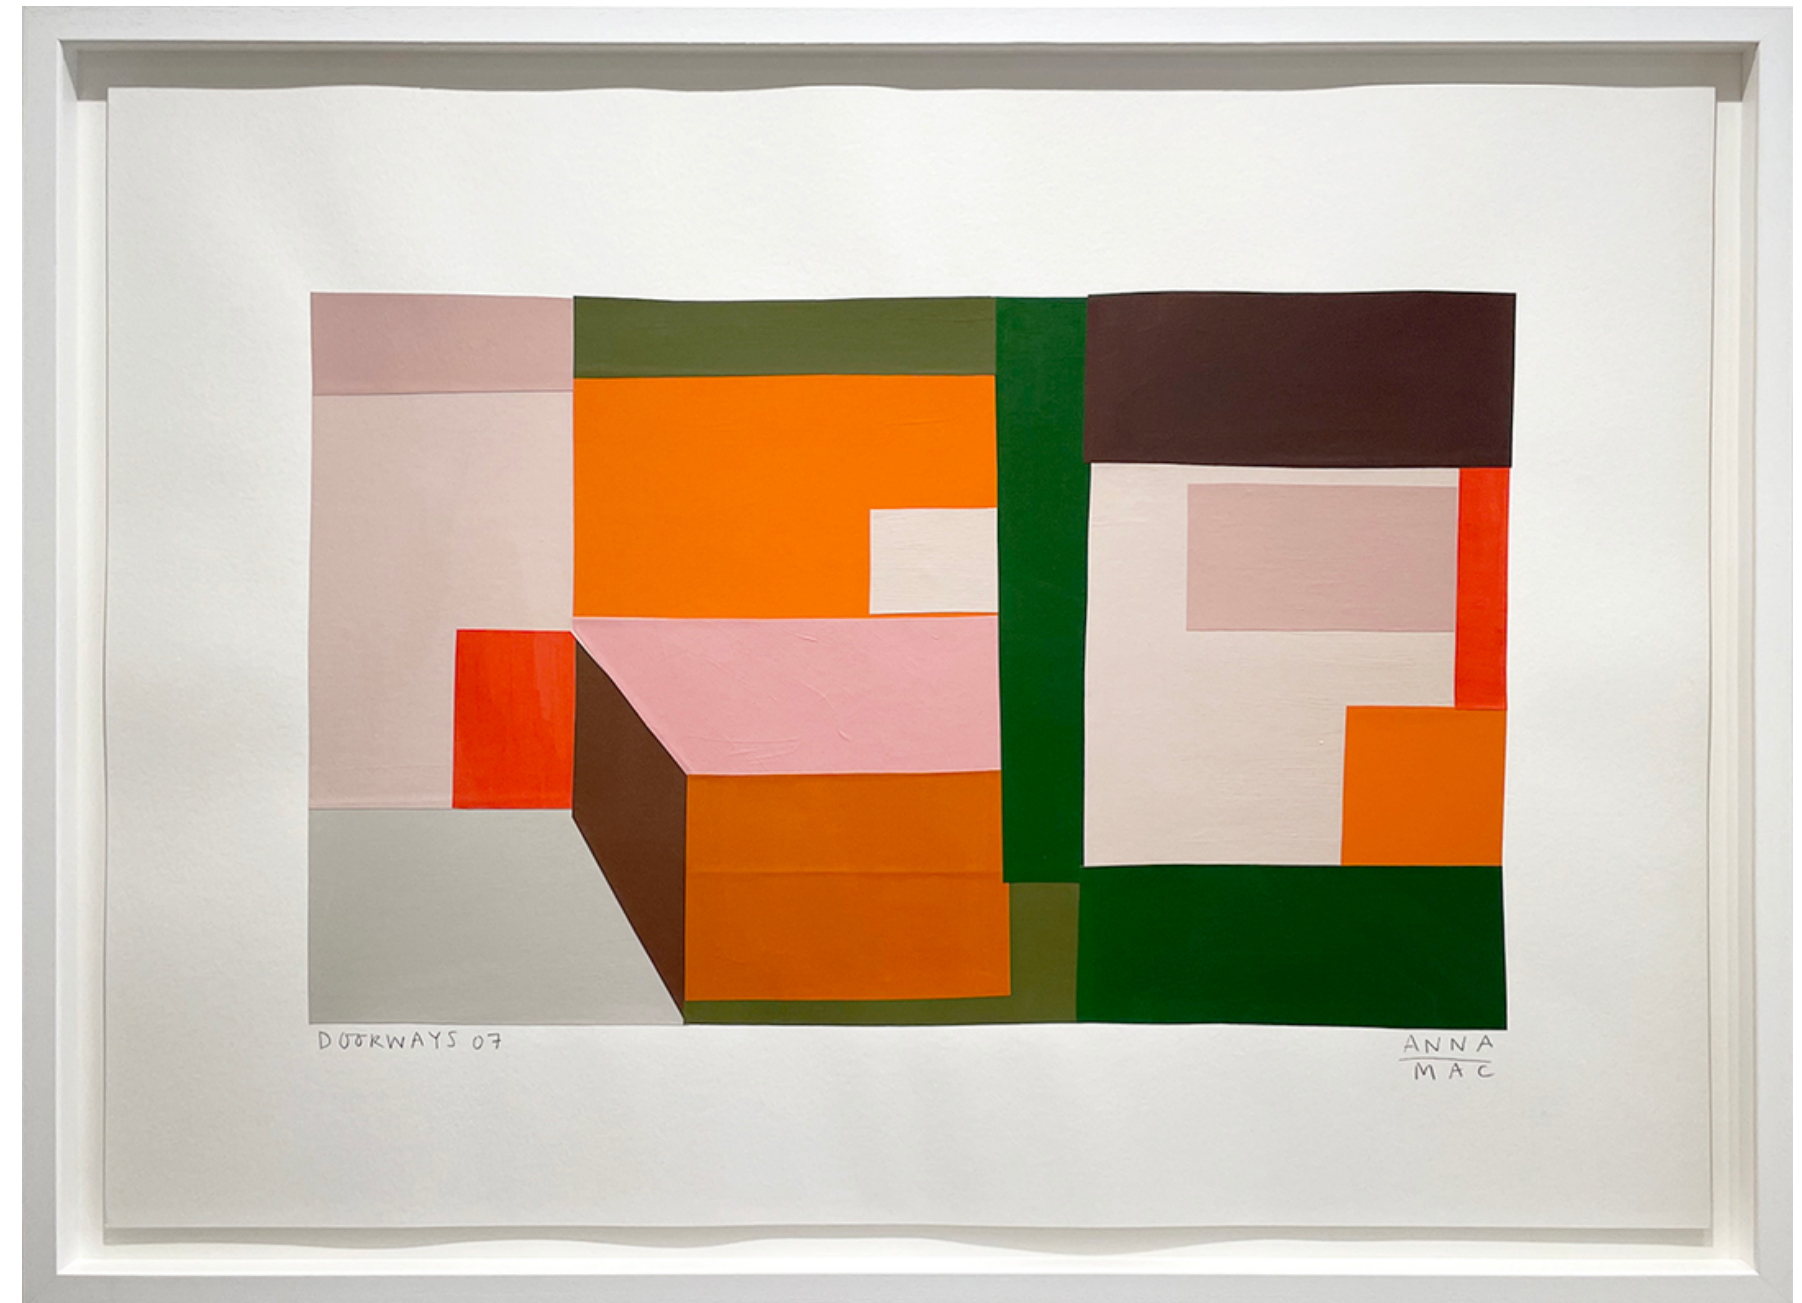

DOORWAYS 07, 2021

Collage

Paper size 70cm x 100cm, collage size approx 46cm x 76cm

Framed in a deep white box frame with anti reflective glass

£950.00

[Buy here](#)